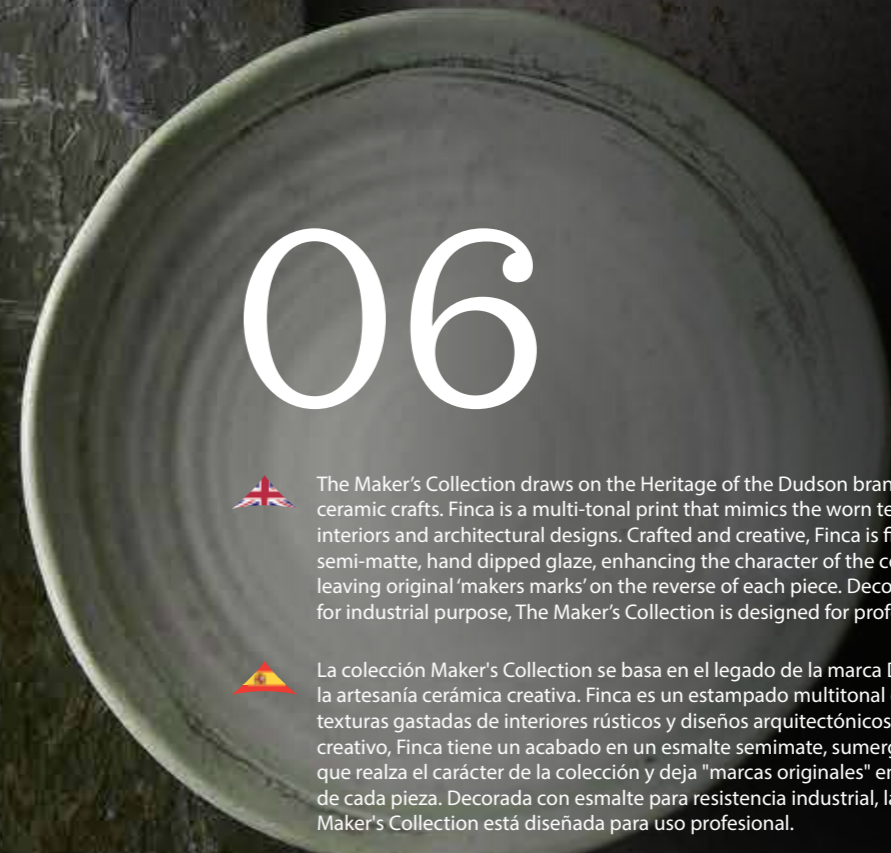

THE
maker's
COLLECTION

Finca

A Creative Heritage

The Maker's Collection draws on the Heritage of the Dudson brand and creative ceramic crafts. Finca is a multi-tonal print that mimics the worn textures of rustic interiors and architectural designs. Crafted and creative, Finca is finished in a semi-matte, hand dipped glaze, enhancing the character of the collection and leaving original 'makers marks' on the reverse of each piece. Decorated in-glaze for industrial purpose, The Maker's Collection is designed for professional use.