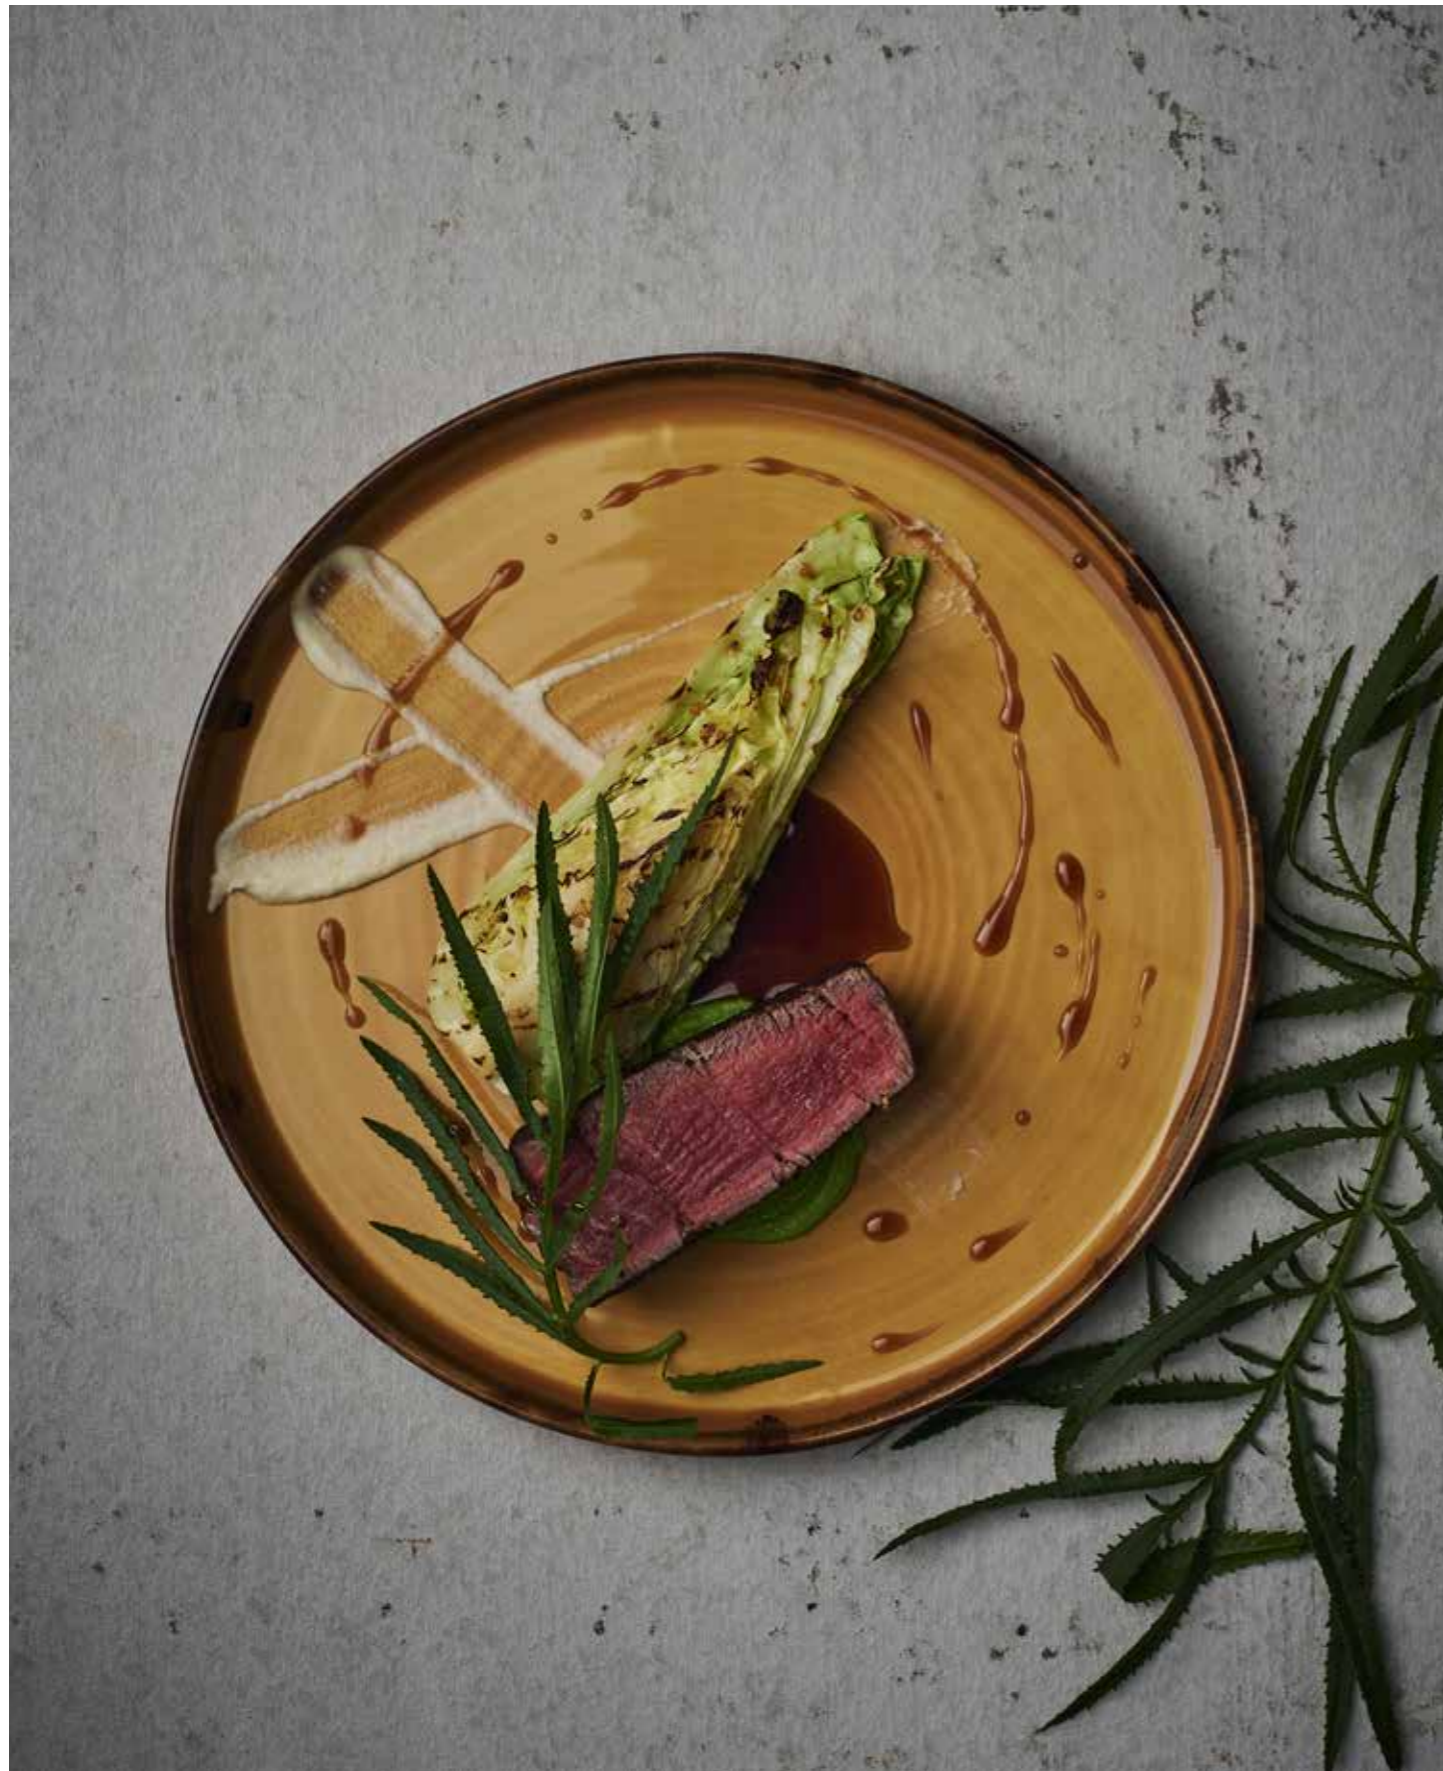

Harvest | Mustard

Launched Spring 2020

Coupe Plate
★ HVMUEV121
32.4cm 12¾"
Ctn Qty 6
€28.33

Coupe Plate
★ HVMUEV111
28.8cm 11¼"
Ctn Qty 12
€21.15

Coupe Plate
★ HVMUEV101
26cm 10¼"
Ctn Qty 12
€16.28

Coupe Plate
★ HVMUEVP81
21.7cm 8½"
Ctn Qty 12
€12.27

Coupe Plate
★ HVMUEVP61
16.5cm 6½"
Ctn Qty 12
€9.40

Walled Plate
HVMUWP261
26cm 10¼"
H: 2cm
Ctn Qty 6
€29.73

Walled Plate
HVMUWP211
21cm 8¼"
H: 2cm
Ctn Qty 6
€23.53

Coupe Bowl
★ HVMUEVB91
24.8cm 9¾"
113.6cl 40oz
Ctn Qty 12
€21.15

Coupe Bowl
★ HVMUEVB71
18.2cm 7¼"
42.6cl 15oz
Ctn Qty 12
€13.75

Deep Coupe Plate
★ HVMUPD271
28.1cm 11" H 3.7cm
Ctn Qty 12
€24.57

Deep Coupe Plate
★ HVMUPD251
25.5cm 10" H 3.5cm
Ctn Qty 12
€21.17

Organic Bowl
HVMUOGB11
25.3cm 9¾"
110cl 38oz
Ctn Qty 12
€27.79

Chefs' Oblong Plate
HVMUXO141
35.5cm x 18.9cm
13¾" x 7½"
Ctn Qty 6
€46.20

Chefs' Oblong Plate
HVMUXO111
29.8cm x 15.3cm
11¾" x 6"
Ctn Qty 12
€31.16

Rectangular Tray
HVMUDR341
34.5cm x 23.3cm
13½" x 9¼"
Ctn Qty 6
€55.32

Rectangular Tray
HVMUDR281
28.7cm x 19cm
11¼" x 7¾"
Ctn Qty 6
€35.48